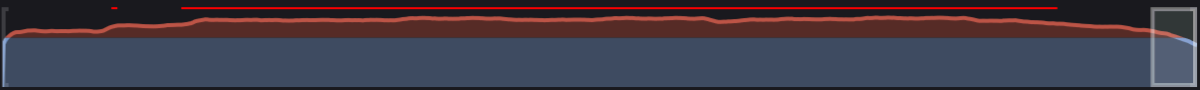

-28.5 LUFS
SHORT TERM

-10.1 LUFS
INTEGRATED

9.6 LU
LOUDNESS RANGE

9.2 LU
REALTIME DYNAMICS

10.6 LU
AVG. DYNAMICS (PLR)

-6.5 LUFS
MOMENTARY MAX

-7.7 LUFS
SHORT TERM MAX

0.5 dB
TRUE PEAK MAX (L R)

4m 8s 4m 10s 4m 12s 4m 14s 4m 16s

LUFS

INT-LRA

AUTO

A I B