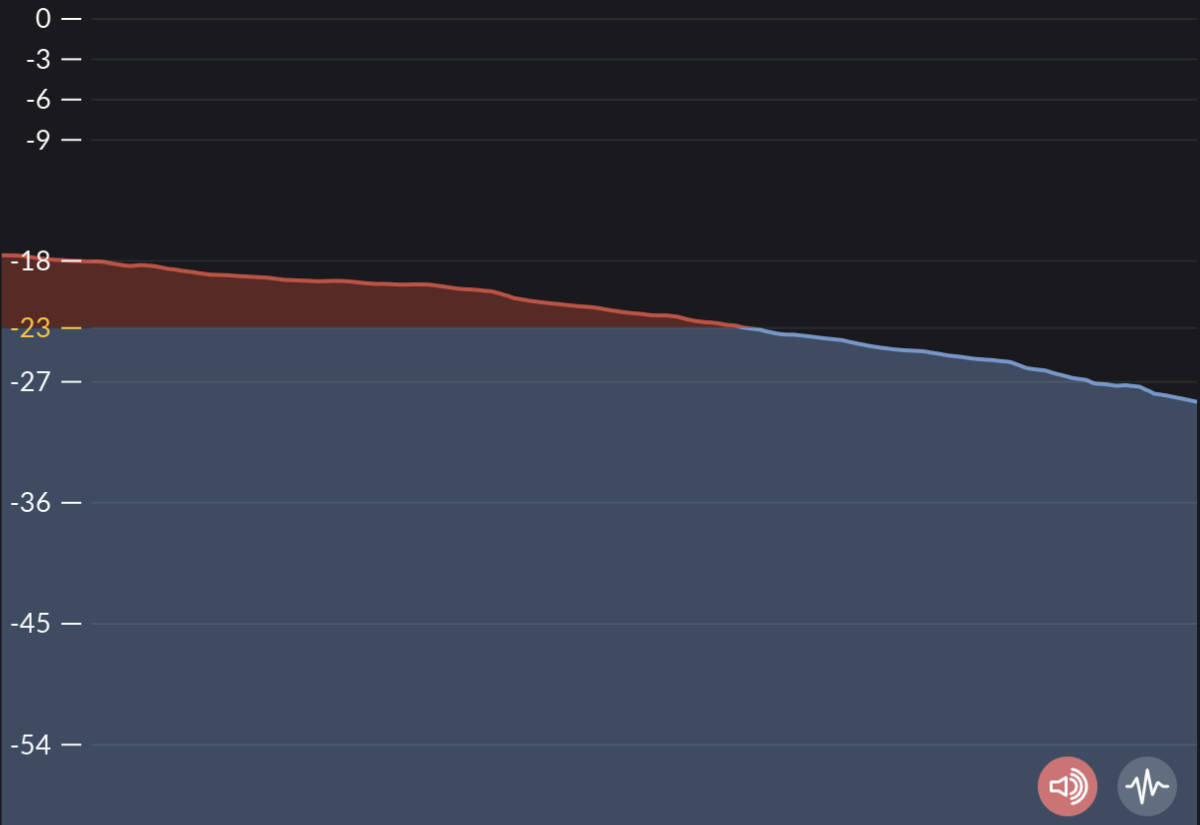

-28.5 LUFS
SHORT TERM

-10.1 LUFS
INTEGRATED

9.6 LU
LOUDNESS RANGE

9.2 LU
REALTIME DYNAMICS

10.6 LU
AVG. DYNAMICS (PLR)

-6.5 LUFS
MOMENTARY MAX

-7.7 LUFS
SHORT TERM MAX

0.5 dB
TRUE PEAK MAX (L R)

4m 8s 4m 10s 4m 12s 4m 14s 4m 16s

LUFS

INT-LRA

AUTO

A I B