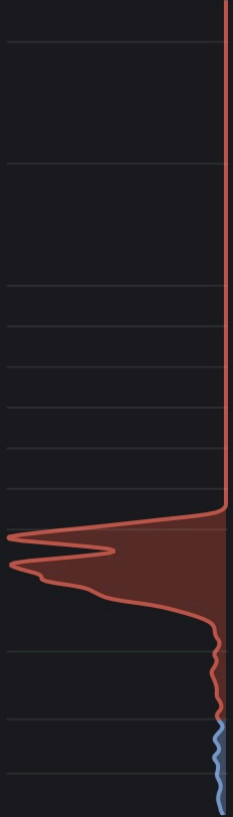

BUY PRO

YOULEAN LOUDNESS METER 2 ^{FREE}

-55.3 LUFS
SHORT TERM

-11.1 LUFS
INTEGRATED

5.7 LU
LOUDNESS RANGE

17.3 LU
REALTIME DYNAMICS

9.1 LU
AVG. DYNAMICS (PLR)

-5.9 LUFS
MOMENTARY MAX

-8.1 LUFS
SHORT TERM MAX

-2.0 dB
TRUE PEAK MAX

-2m -1m 0s 1m 2m

LUFS

▶ INT-LRA AUTO ✕

A I B

STEREO > DEFAULT +

5 MIN ⏴

ELAPSED >

📄 S M T D G