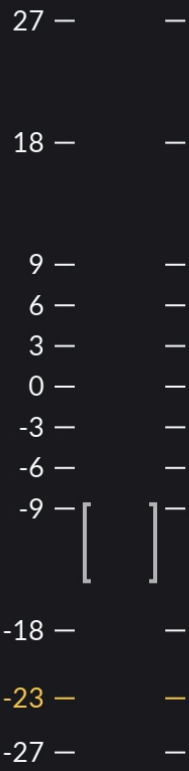

BUY PRO

YOULEAN LOUDNESS METER 2 ^{FREE}

-55.3 LUFS
SHORT TERM

-11.1 LUFS
INTEGRATED

5.7 LU
LOUDNESS RANGE

17.3 LU
REALTIME DYNAMICS

9.1 LU
AVG. DYNAMICS (PLR)

-5.9 LUFS
MOMENTARY MAX

-8.1 LUFS
SHORT TERM MAX

-2.0 dB
TRUE PEAK MAX

-2m -1m 0s 1m 2m

LUFS

▶ INT-LRA AUTO ✕

A I B

STEREO > DEFAULT +

5 MIN ⏴

ELAPSED >

📄 S M T D G